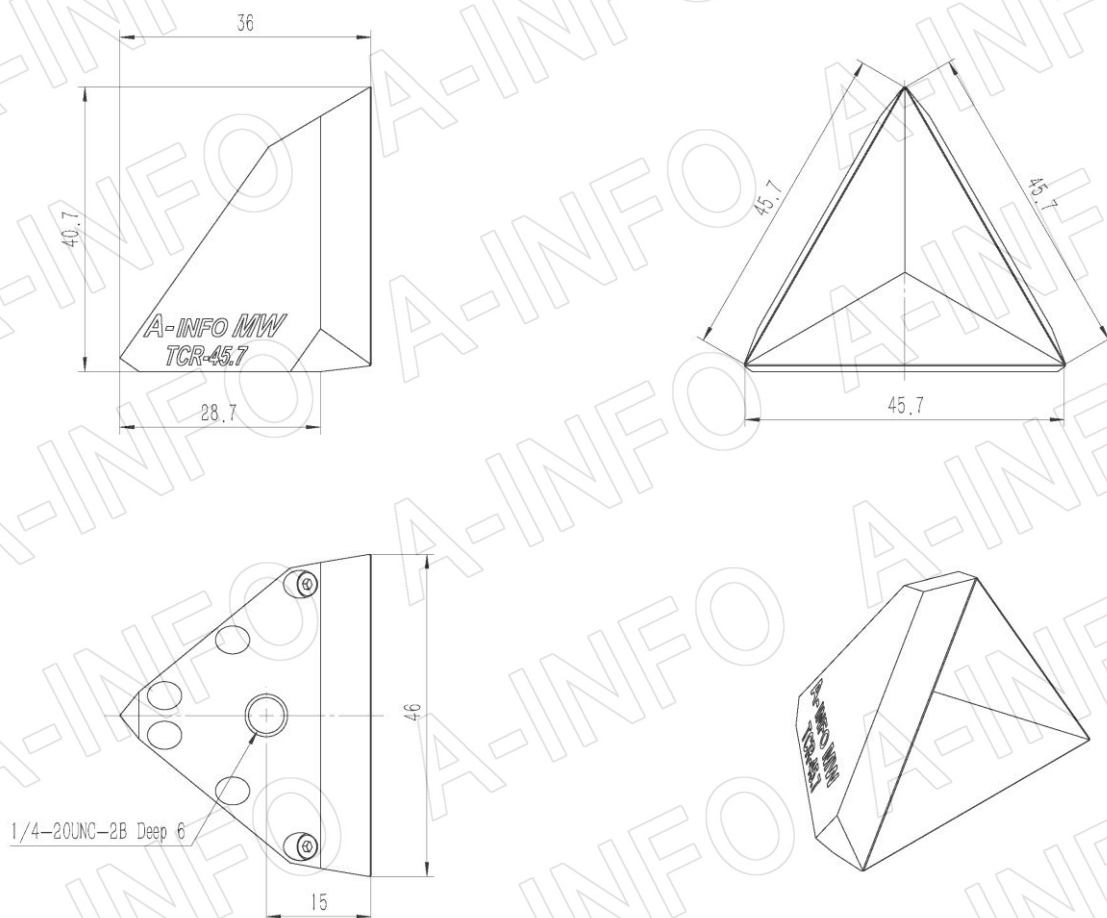

Technical Specification

Edge Size	45.72mm / 1.8"
Material	Al
Size(mm)	36 x 40.7 x 45.7
Net Weight(Kg)	0.03 Around

Outline Drawing (Size: mm)

AINFO Inc.

China(Beijing): Tel: (+86) 10-6266-7326,
China(Chengdu): Tel: (+86) 28-8519-2786,
USA: Tel: (+1) 949-639-9688,